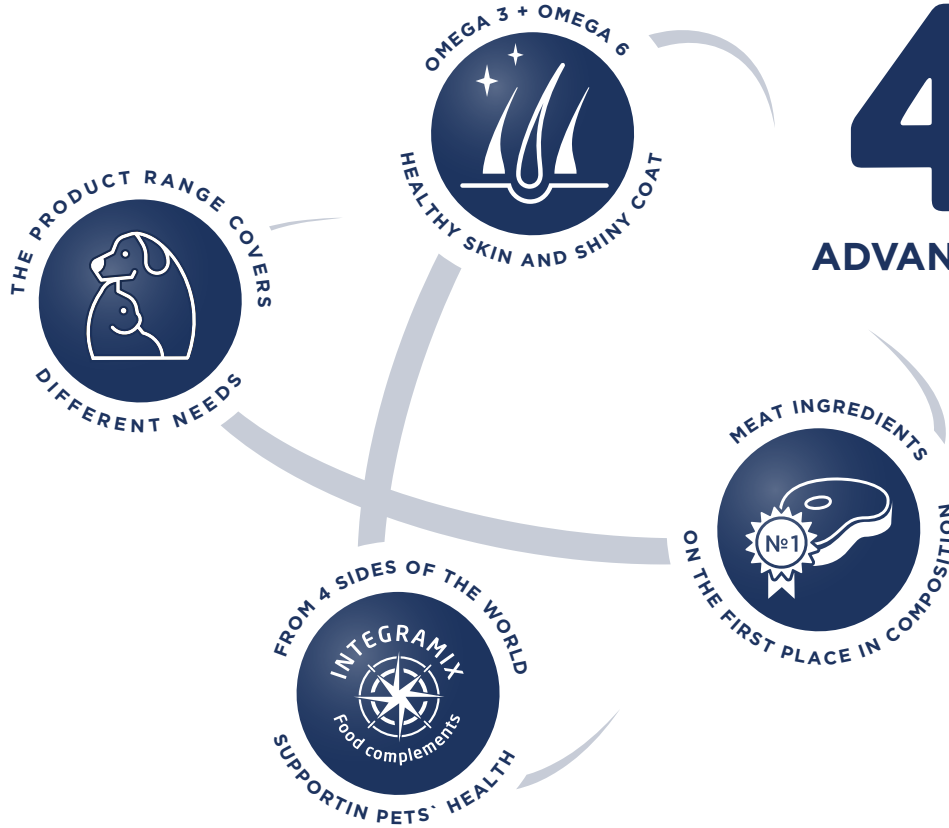

4

ADVANTAGES