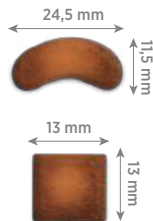

Meat ingredients №1

Helps to support healthy skin & shiny coat

COMPOSITION: chicken meal 28 %, rice, maize, barley, poultry fat (preserved with tocopherols), hydrolyzed animal protein, sugar beet pulp, minerals, linseed 0,52 %, salmon oil 0,5 %, brewery yeast, banana* 0,23 %, tomatoes* 0,2 %, hawthorn* 0,065 %, ginger* 0,01 %.

ANALYTICAL CONSTITUENTS: crude protein 24 %, crude fat 13 %, crude ash 6,3 %, crude fibre 2,2 %, calcium 1,3 %, phosphorus 1 %, omega-3 fatty acids 0,36 %, omega-6 fatty acids 2,79 %.

METABOLIZABLE ENERGY PER 100 G OF PET FOOD:
1 564,36 kJ (373,89 kcal).